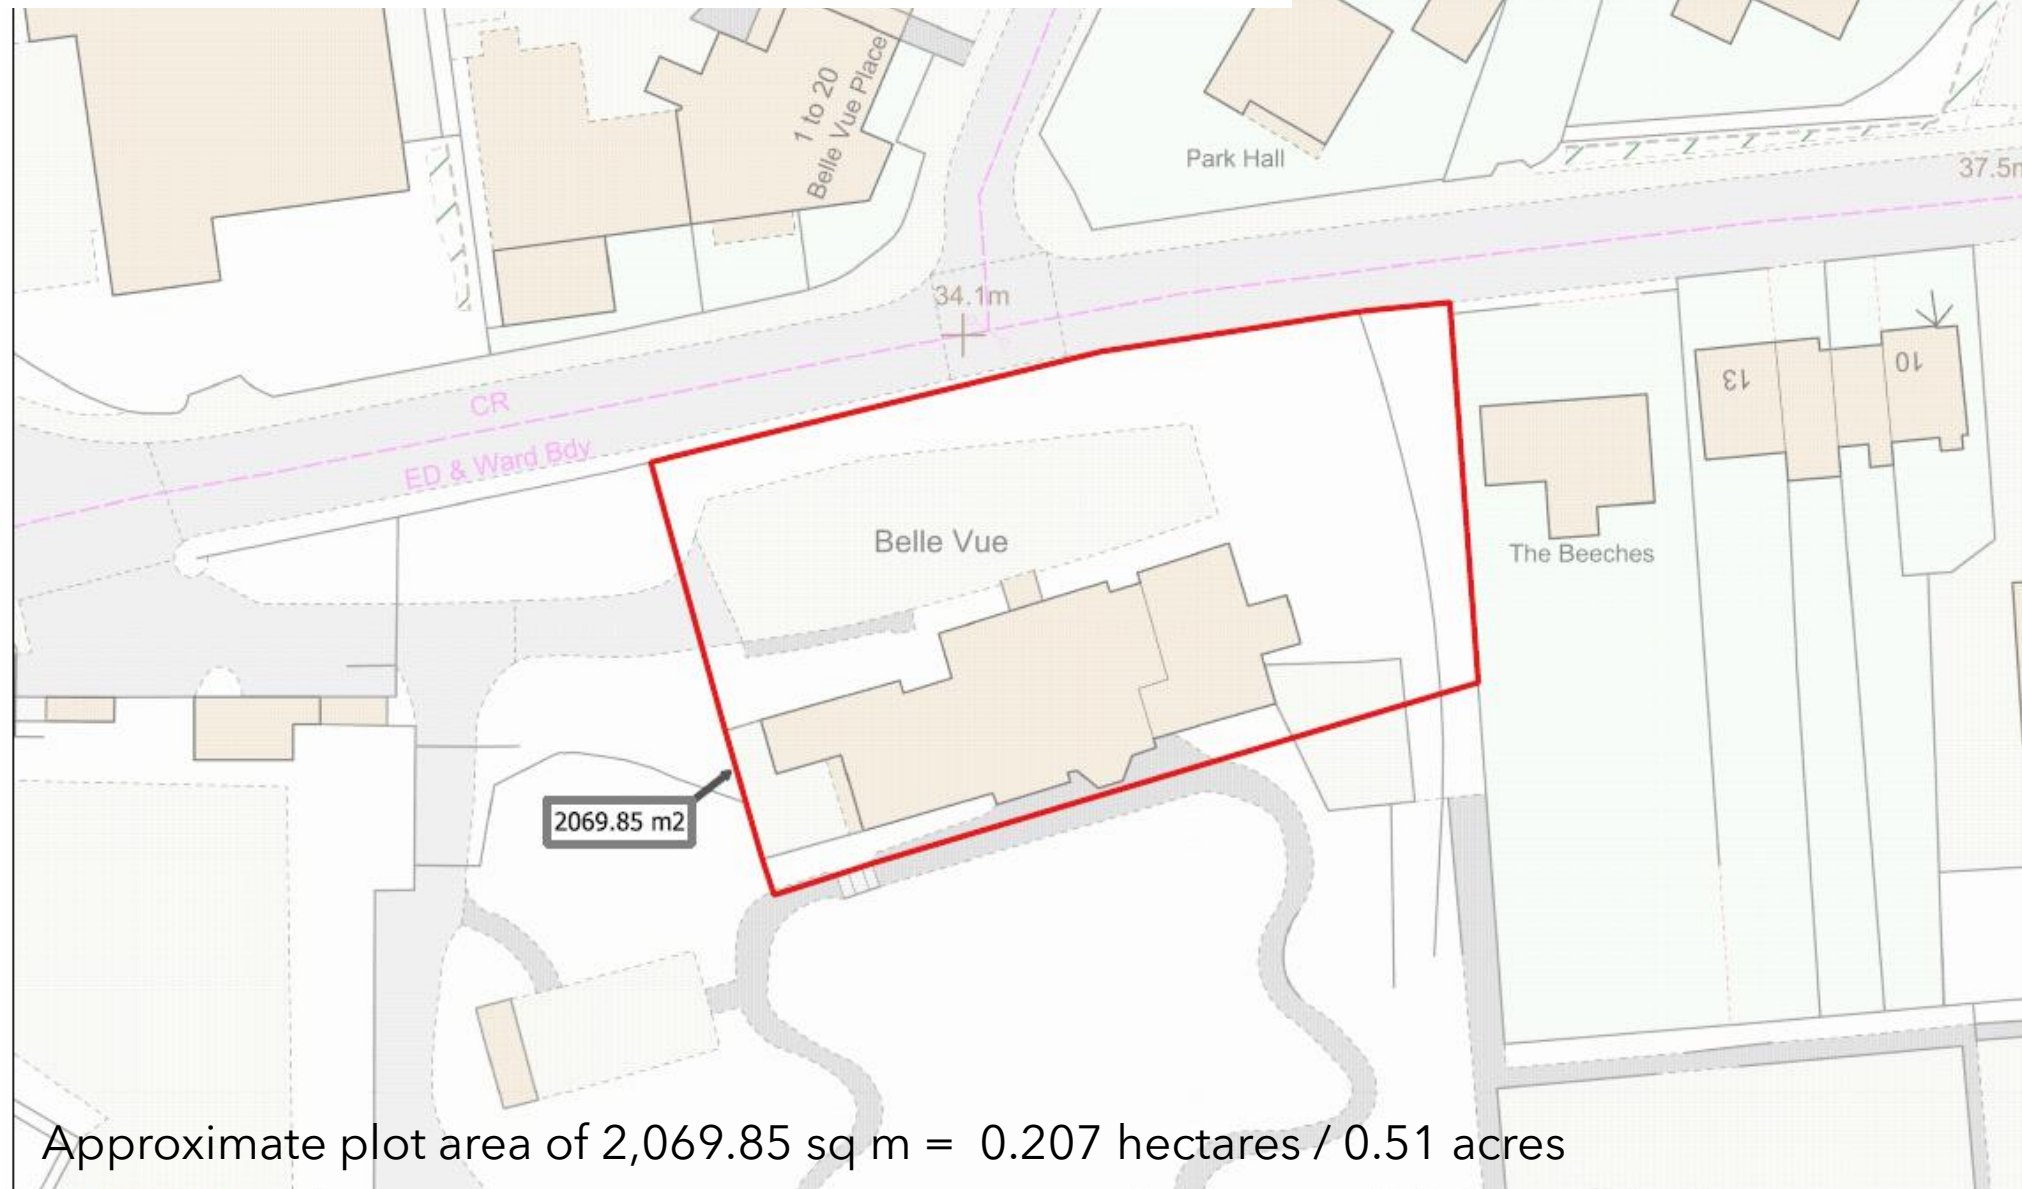

APPENDIX A - House Sale Area

Plot area of
2,069.85 sq m
equivalent to
0.207 hectares /
0.51 acres

Note: Exact
boundary may be
subject to
discussion with
interested parties

Approximate plot area of 2,069.85 sq m = 0.207 hectares / 0.51 acres

Belle Vue Site Location
Babergh and Mid Suffolk District Councils

Created on:
2023-01-06

SCALE :
1:555

© Crown copyright and database rights 2023
Ordnance Survey Licence number 100023274
© Bluesky International Limited and Getmapping Plc 2023